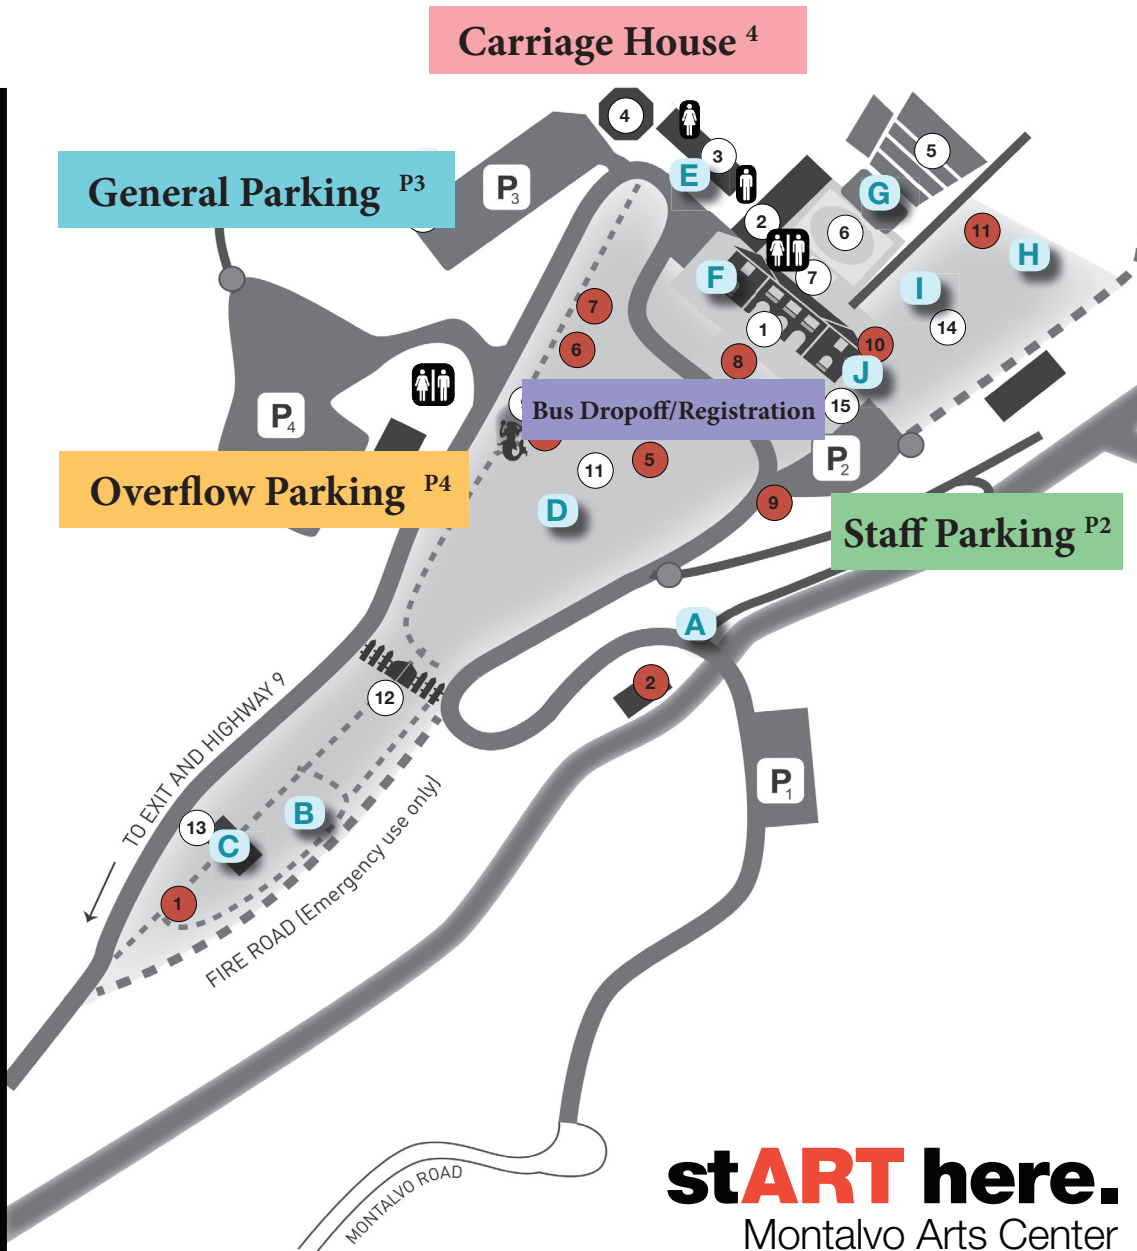

MONTALVO GROUNDS

stART here.
Montalvo Arts Center

MAP KEY

- | | |
|---------------------------------------|--------------------------------|
| 1. Historic Villa | 9. Mermaid Pond |
| 2. Reception Office | 10. Barn Art Studio |
| 3. Box Office & Project Space Gallery | 11. Great Lawn |
| 4. Carriage House Theatre | 12. Italianate Garden |
| 5. Garden Theatre | 13. Love Temple |
| 6. Oval Garden | 14. Charmaine's Garden Terrace |
| 7. Spanish Courtyard | 15. Sobrato Circle |
| 8. Belvedere Temple | Restrooms |

MUNRO INSTALLATIONS

- | | |
|--|-------------------------------|
| | <i>Good Seed</i> |
| | <i>Gathering of the Clans</i> |
| | <i>Bacchus' Spring</i> |
| | <i>Silver Sea</i> |
| | <i>Reflections</i> |
| | <i>Light Shower</i> |
| | <i>Reepicheep's Wave</i> |
| | <i>Parliament of Owls</i> |
| | <i>Ramandu's Table</i> |
| | <i>Dawn Treader</i> |

ART ON THE GROUNDS

- | | |
|--|---|
| | <i>Broken Wing</i>
By David Middlebrook |
| | <i>Counterpoint</i>
By Amy Trachtenberg |
| | <i>Saudade (Our Flags)</i>
By Marila Dardot |
| | <i>Fountain of Life</i>
By Kenny Scharf |
| | <i>From Within, So Without</i>
By Ali Naschke-Messing |
| | <i>Imole Blue II. Field of Memories</i>
By Maria Magdalena Campos-Pons |
| | <i>Control Tower</i>
By Cameron Hockenson |
| | <i>Winged Figure Ascending</i>
By Stephen De Staebler |
| | <i>'O California, best beloved land'</i>
By Ann Weber |
| | <i>Sweet Tweet</i>
By Tim Hawkinson |
| | <i>Rolling Counterpoint</i>
By Taro Hattori |